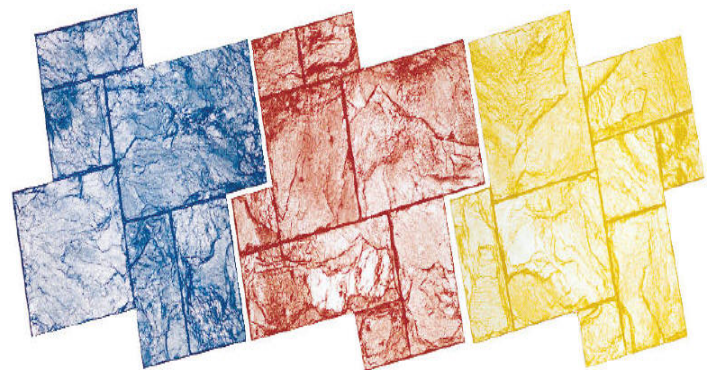

Mould of La Habra Ashler Slate

Ashler Slate

Mould of Ashler Slate

Grand Ashler Slate 36x36 New

Mould of Grand Ashler Slate 36x36 New

Concrete Imprint Pattern Design

Commercial & Residence Floor
Parking Deck, Entrance Walkway & Car Porch