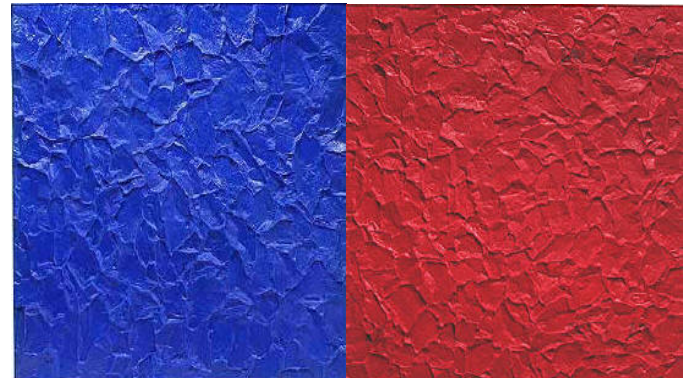

Mould of 36" Classic Stone