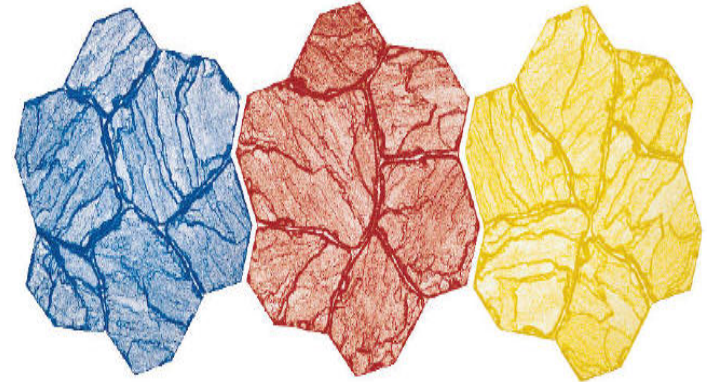

Mould Design Pattern

Grand Canyon Stone 42" x 44"

Mould of Grand Canyon Stone 42" x 44"

Random Stone

Mould of Random Stone

Split Rubblestone 31" x 31"

Mould of Split Rubblestone 31" x 31"

Flagstone