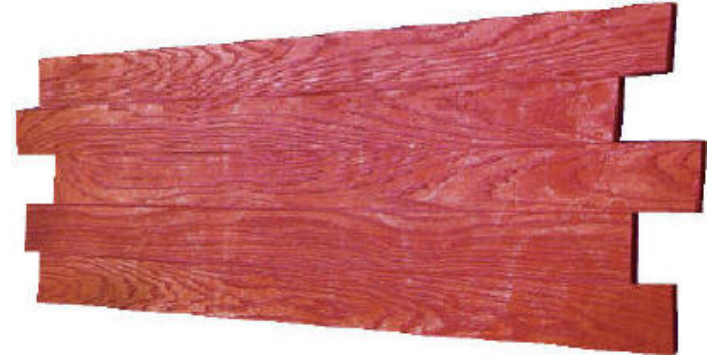

Email:

info@lamaco.com

Mould Design Pattern

12" Pacific Board Walk

Mould of 12" Pacific Board Walk

3 1/2" Hardwood Floor

Mould of 3 1/2" Hardwood Floor

18" Classic Stone