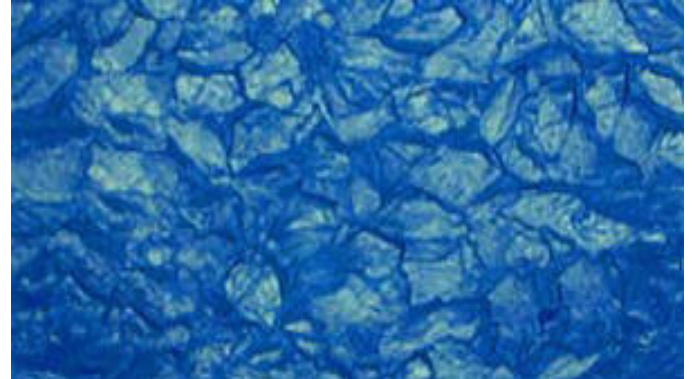

Email:

info@lamaco.com

Mould Design Pattern

12" Pacific Board Walk

Mould of 12" Pacific Board Walk

3 1/2" Hardwood Floor

Mould of 3 1/2" Hardwood Floor

18" Classic Stone