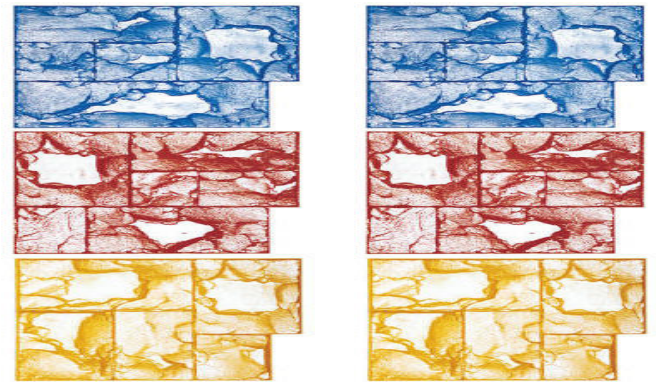

Mould of La Habra Ashler Slate

Ashler Slate

Mould of Ashler Slate

Grand Ashler Slate 36x36 New

Mould of Grand Ashler Slate 36x36 New

Concrete Imprint Pattern Design

Commercial & Residence Floor
Parking Deck, Entrance Walkway & Car Porch